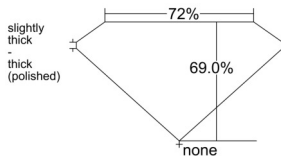

GIA®

FACSIMILE

GIA REPORT 7551555015

Verify this report at GIA.edu

GIA NATURAL DIAMOND DOSSIER®

June 23, 2026
GIA Report Number 7551555015
Shape and Cutting Style ..... **Cut-Cornered Rectangular Modified Brilliant**
Measurements ..... 5.44 x 4.01 x 2.77 mm

GRADING RESULTS

Carat Weight ..... 0.50 carat
Color Grade ..... E
Clarity Grade VS1

ADDITIONAL GRADING INFORMATION

Polish ..... Excellent
Symmetry ..... Very Good
Fluorescence ..... Faint
Clarity Characteristics..... Indented Natural, Pinpoint
Inscription(s): GIA 7551555015

PROPORTIONS

Profile not to actual proportions

GRADING SCALES

GIA COLOR SCALE		GIA CLARITY SCALE			
COLORLESS	D	VERY VERY SLIGHTLY INCLUDED	FLAWLESS		
	E		INTERNALLY FLAWLESS		
	F	VERY SLIGHTLY INCLUDED	VS₁		
	G		VS₂		
	H		VS₁		
	NEAR COLORLESS	I	SLIGHTLY INCLUDED	SI₁	
		J		SI₂	
		FAINT	K	INCLUDED	I₁
			L		I₂
			M		I₃
VERT LIGHT	N				
	O				
	P				
	Q				
	R				
	S				
	T				
LIGHT	U				
	V				
	W				
	X				
Y					
Z